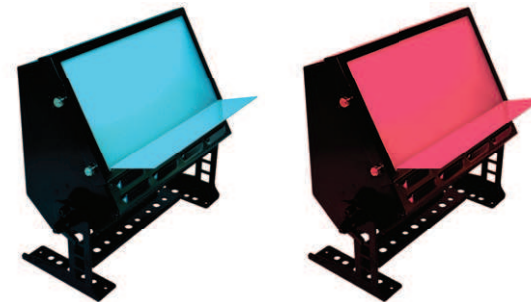

**LL STAGE CYC** is a compact LED cyclorama/ wall wash luminaire with uniform light distribution and dynamic colour changing. It is available in five basic light colour variations.

It is special designed for theater, television, studios back stage lighting or soft front lighting with high CRI (>95).

### Applications

- Back stage area lighting, concerts, television, theatre, studios
- Soft front lighting

IP20 | AC90-264V | DMX512

### Dimensions:

A=300mm/11.8" | B=180mm/7.1" | C=320mm/12.6"

### Technical specification:

Lamp type	72 x LED
Reflector	Special reflective material
Control data connection	DMX 512 In/Out with XLR 5pin
Power connection	AC90-264V, 47-63Hz In/Out PowerCon
Max. input power	200 W
Net weight	5,0 kg (11,0 lb)
Lifetime	75.000 hours (70% lumen maintenance at $T_s = +25^{\circ}\text{C}$ (77°F))
Ambient temp. (Ta)	Maximum 40°C (104°F)
Cooling	Active cooling 5dB @1m
Installation	Fast mounting using Camlocs
Materials and finish	Powder painted anodized aluminium in RAL 9005 (other colours on request)