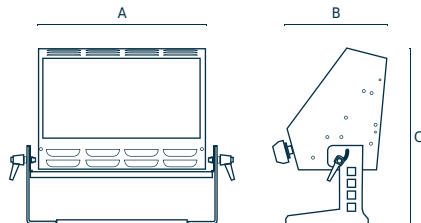

### Dimensions:

A=300mm/11.8" | B=180mm/7.1" | C=320mm/12.6"

### Technical specification:

Lamp type	72 x LED
Reflector	Special reflective material
Control data connection	DMX 512 In/Out with XLR 5pin
Power connection	AC90-264V, 47-63Hz In/Out PowerCon
Max. input power	200 W
Net weight	5,0 kg (11,0 lb)
Lifetime	75.000 hours (70% lumen maintenance at $T_s = +25^{\circ}\text{C}$ (77°F))
Ambient temp. (Ta)	Maximum 40°C (104°F)
Cooling	Active cooling 5dB @1m
Installation	Fast mounting using Camlocs
Materials and finish	Powder painted anodized aluminium in RAL 9005 (other colours on request)